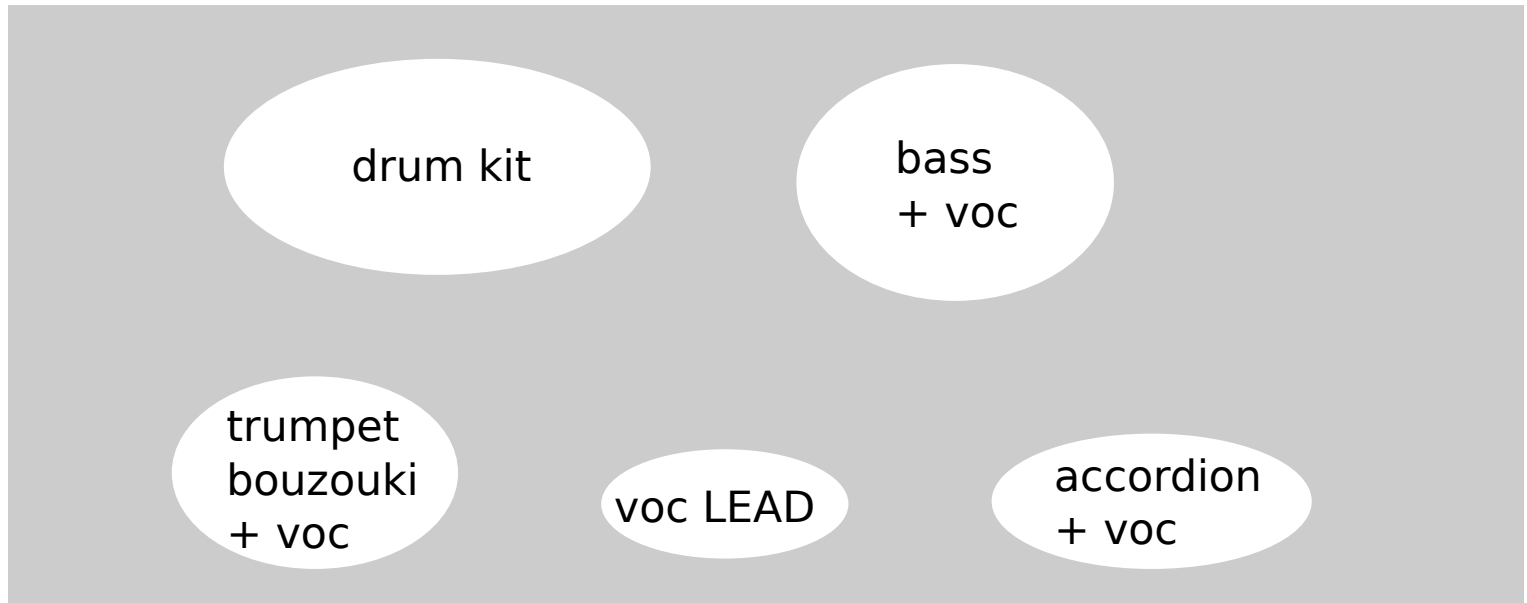

PERSONNEL:

Jaakko Laitinen: lead vocals

Marko Roininen: accordion, backing vocals

Jarkko Niemelä: trumpet, altohorn, bouzouki, backing vocals

Tuomo Kuure: double bass, backing vocals

Janne Hast: drums

1. Bass drum
2. Snare drum
3. Octoban (tube tom)
4. Overhead L
5. Overhead R
6. Double bass DI-BOX
7. Trumpet / Altohorn
8. Bouzouki DI-BOX
9. Accordion DI-BOX
10. VOC Trumpetist
11. VOC LEAD
12. VOC Accordionist
13. VOC Bassist